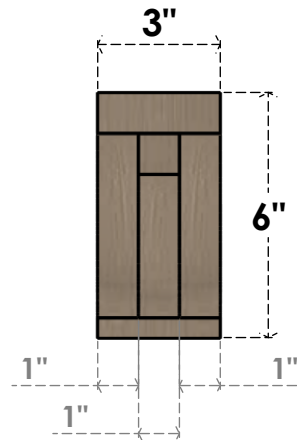

# ITEM NUMBER: CORU03X18X06RIVRCPR

3"W X 18"D X 6"H SERIES 3 THIN RIVERA ROUGH CEDAR TIMBERTHANE FAUX WOOD CORBEL, PRIMED

**SIDE PROFILE**

**FRONT PROFILE**

**ISOMETRIC**

EKENA MILLWORK  
2300 WEST MAIN ST.  
CLARKSVILLE, TX 75426  
TOLL FREE: 866-607-0453  
WWW.EKENAMILLWORK.COM

NOTES

1. INSTALLATION TO BE COMPLETED IN ACCORDANCE WITH MANUFACTURER'S SPECIFICATIONS.
2. DRAWING MAY NOT BE TO SCALE
3. THIS DRAWING IS INTENDED FOR DESIGN AND PLANNING PURPOSES ONLY.
4. ALL INFORMATION CONTAINED HEREIN WAS CURRENT AT THE TIME OF DEVELOPMENT BUT MUST BE REVIEWED AND APPROVED BY THE PRODUCT MANUFACTURER TO BE CONSIDERED ACCURATE.
5. TIMBERTHANE ARCHITECTURAL PRODUCTS ARE MADE FROM HIGH DENSITY URETHANE AND COME FACTORY PRIMED