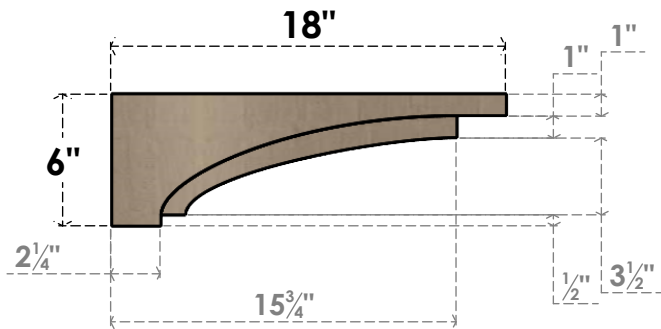

# ITEM NUMBER: CORU03X18X06RIVRCPR

3"W X 18"D X 6"H SERIES 3 THIN RIVERA ROUGH CEDAR TIMBERTHANE FAUX WOOD CORBEL, PRIMED

**SIDE PROFILE**

**FRONT PROFILE**

**ISOMETRIC**

EKENA MILLWORK  
2300 WEST MAIN ST.  
CLARKSVILLE, TX 75426  
TOLL FREE: 866-607-0453  
WWW.EKENAMILLWORK.COM

NOTES

1. INSTALLATION TO BE COMPLETED IN ACCORDANCE WITH MANUFACTURER'S SPECIFICATIONS.
2. DRAWING MAY NOT BE TO SCALE
3. THIS DRAWING IS INTENDED FOR DESIGN AND PLANNING PURPOSES ONLY.
4. ALL INFORMATION CONTAINED HEREIN WAS CURRENT AT THE TIME OF DEVELOPMENT BUT MUST BE REVIEWED AND APPROVED BY THE PRODUCT MANUFACTURER TO BE CONSIDERED ACCURATE.
5. TIMBERTHANE ARCHITECTURAL PRODUCTS ARE MADE FROM HIGH DENSITY URETHANE AND COME FACTORY PRIMED