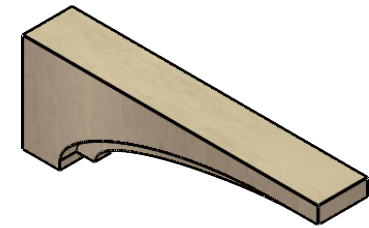

# ITEM NUMBER: CORU03X18X06RIVRCPR

3"W X 18"D X 6"H SERIES 3 THIN RIVERA ROUGH CEDAR TIMBERTHANE FAUX WOOD CORBEL, PRIMED

**SIDE PROFILE**

**FRONT PROFILE**

**ISOMETRIC**

EKENA MILLWORK  
2300 WEST MAIN ST.  
CLARKSVILLE, TX 75426  
TOLL FREE: 866-607-0453  
WWW.EKENAMILLWORK.COM